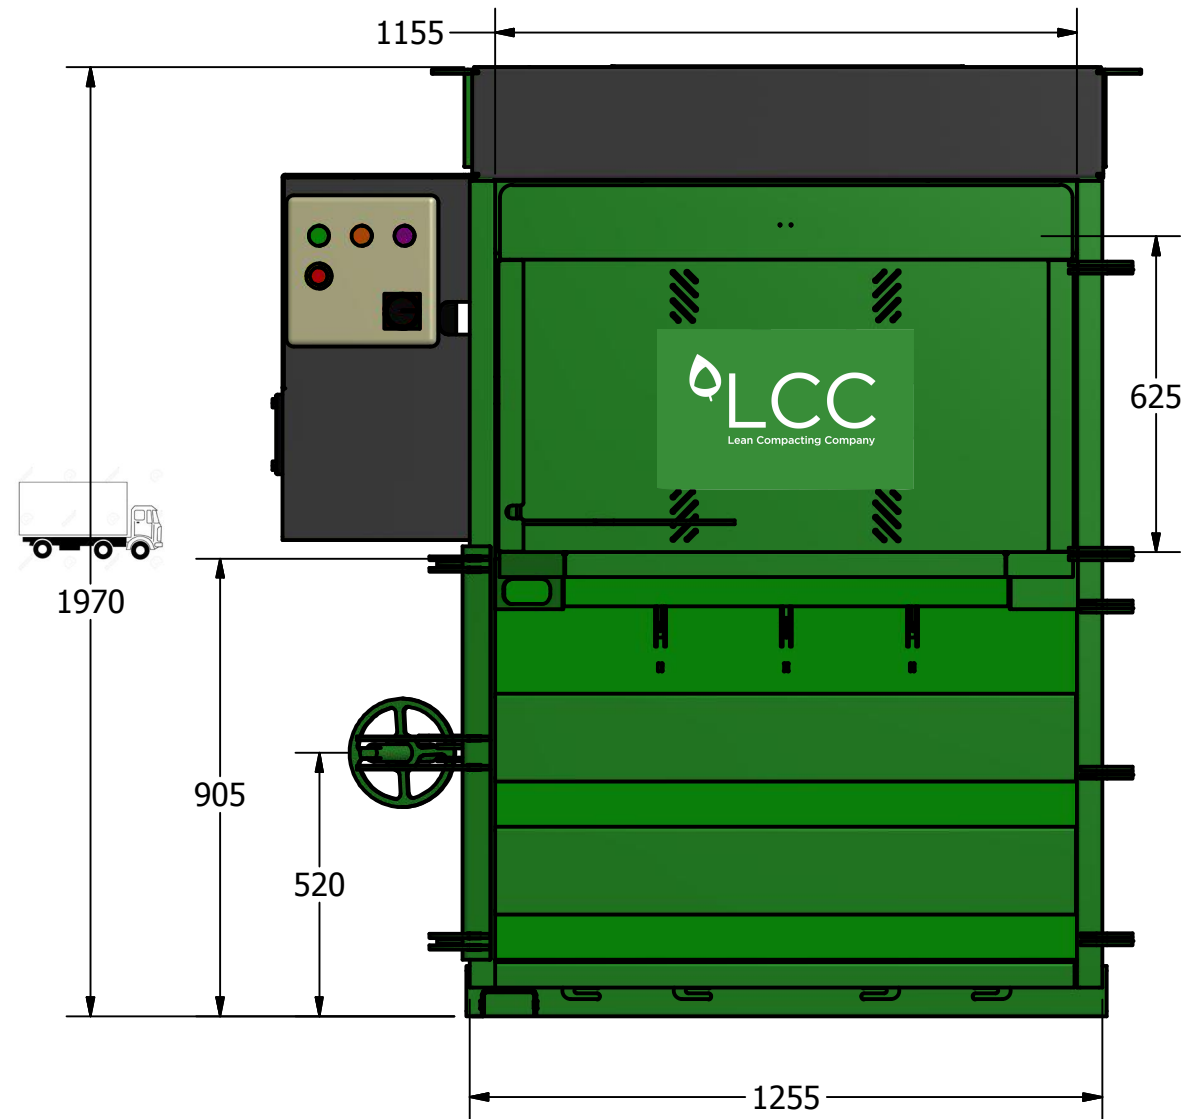

THIRD ANGLE PROJECTION

www.lccnorte.com

MODEL CODE	V20X
MACHINE WEIGHT	980 Kg
NOISE LEVEL	74 dB