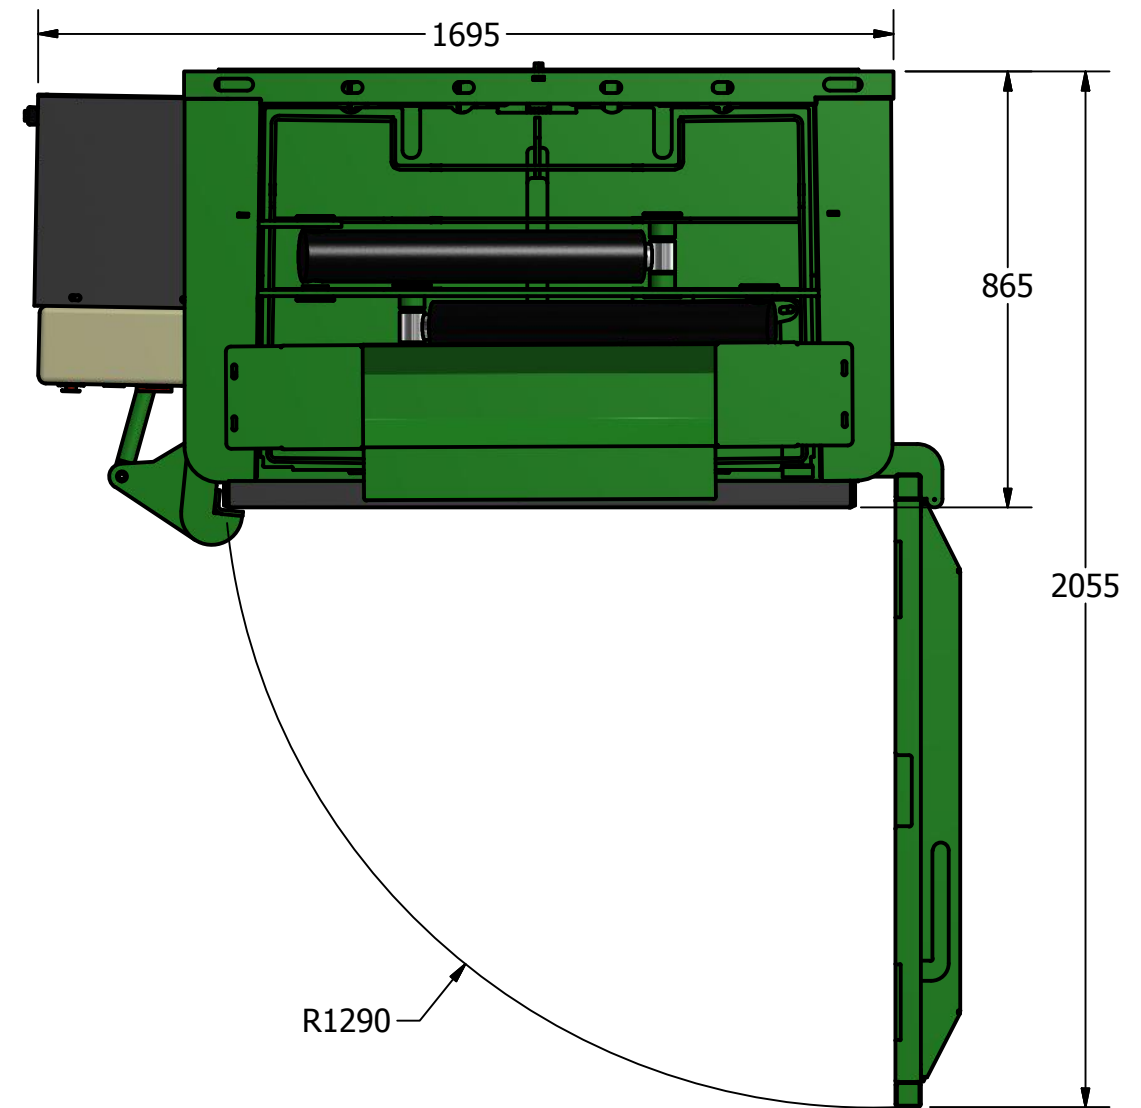

THIRD ANGLE PROJECTION

www.lccnorte.com

MODEL CODE	V20X
MACHINE WEIGHT	980 Kg
NOISE LEVEL	74 dB