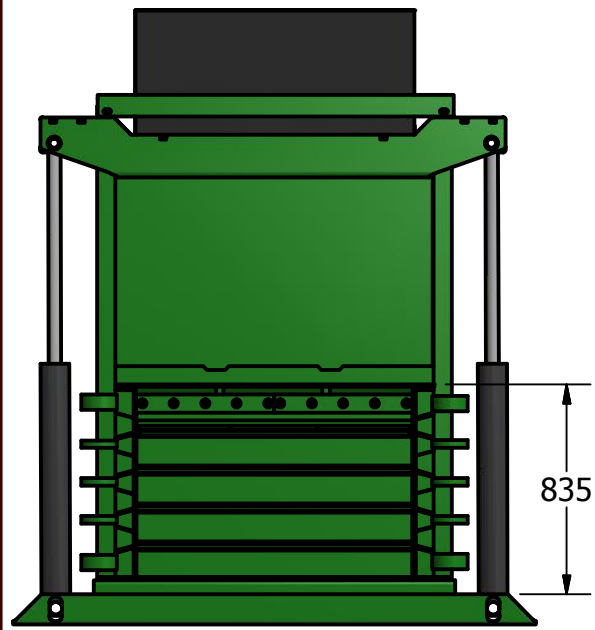

THIRD ANGLE PROJECTION

www.lccnorte.com

MODEL CODE	H70
MACHINE WEIGHT	9500 Kg
NOISE LEVEL	80 dB