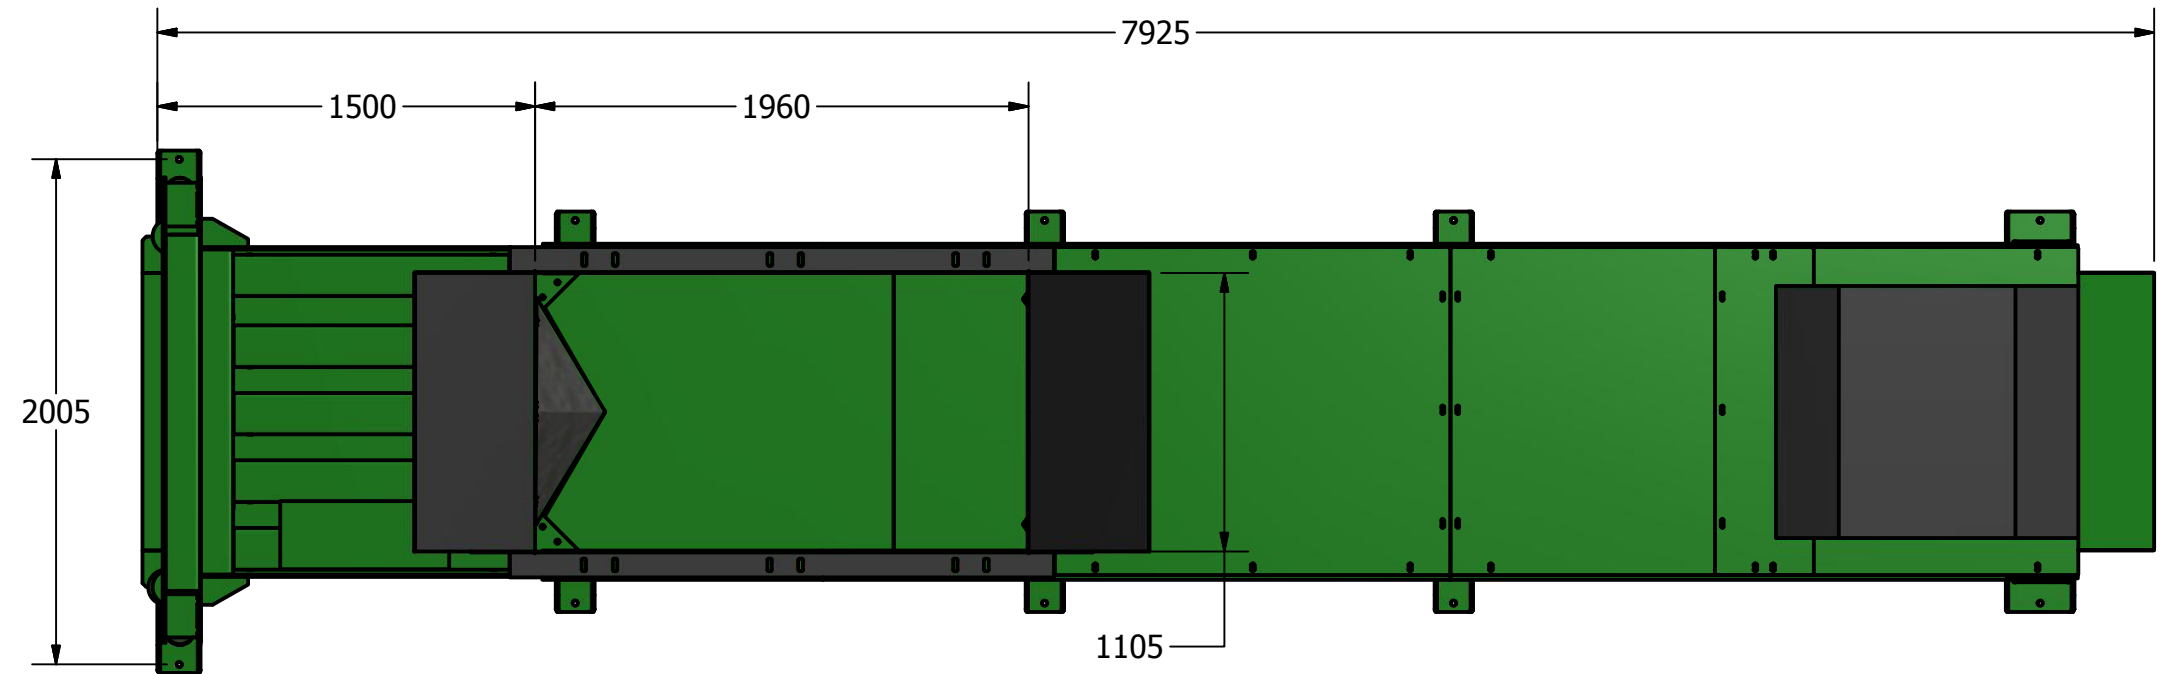

THIRD ANGLE PROJECTION

www.lccnorte.com

MODEL CODE	H70
MACHINE WEIGHT	9500 Kg
NOISE LEVEL	80 dB