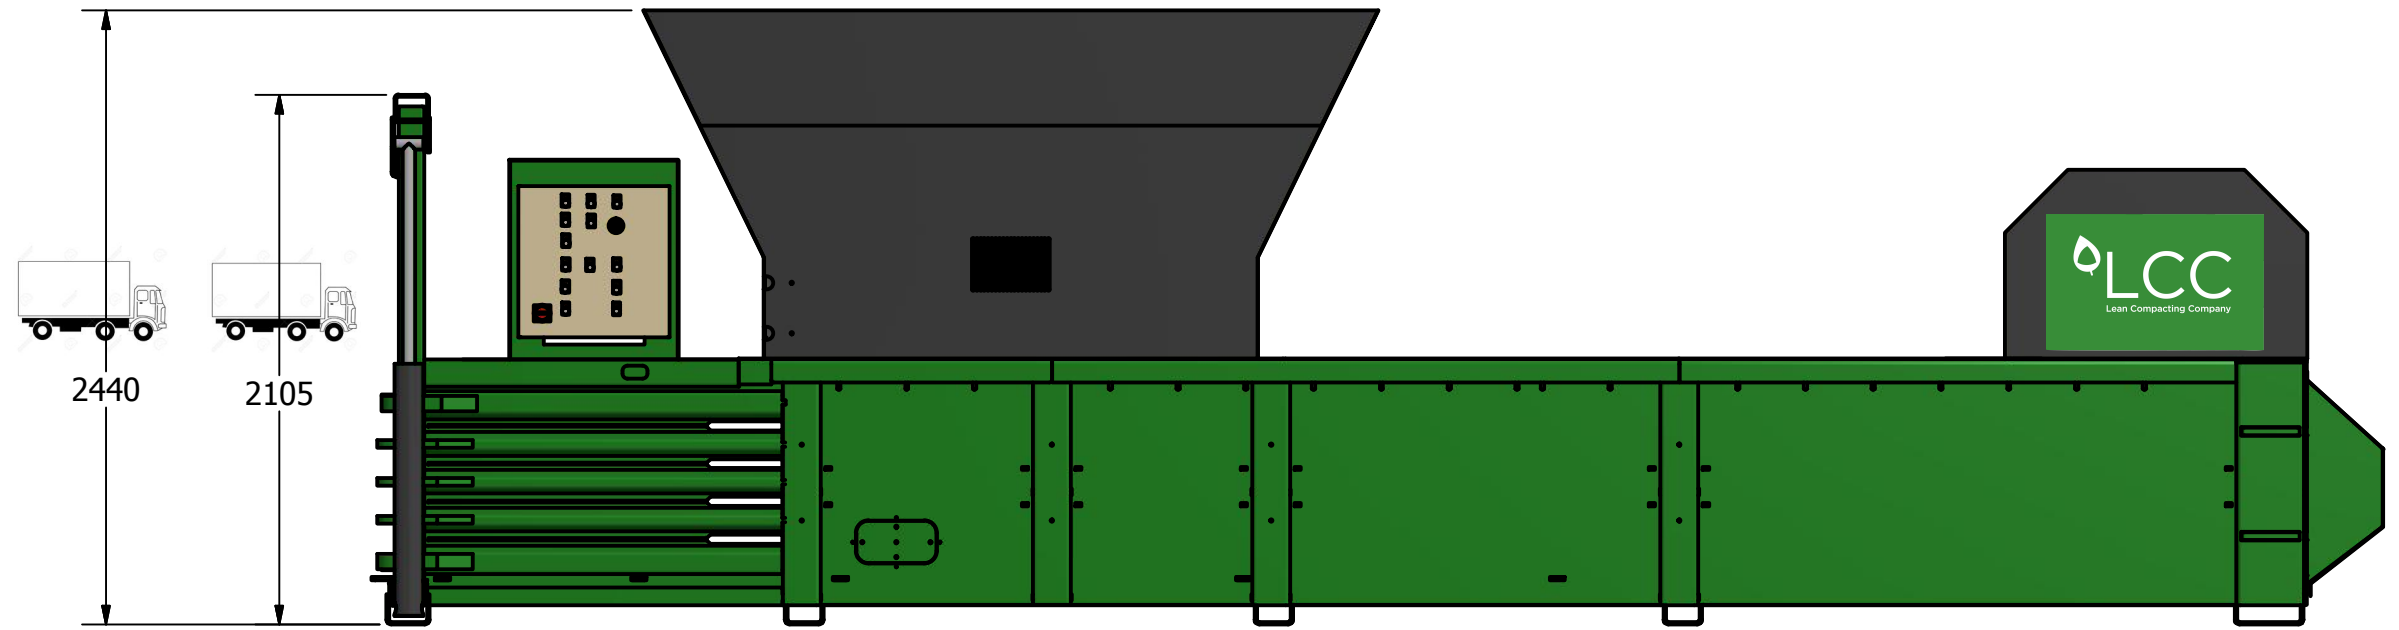

THIRD ANGLE PROJECTION

www.lccnorte.com

MODEL CODE	H70
MACHINE WEIGHT	9500 Kg
NOISE LEVEL	80 dB