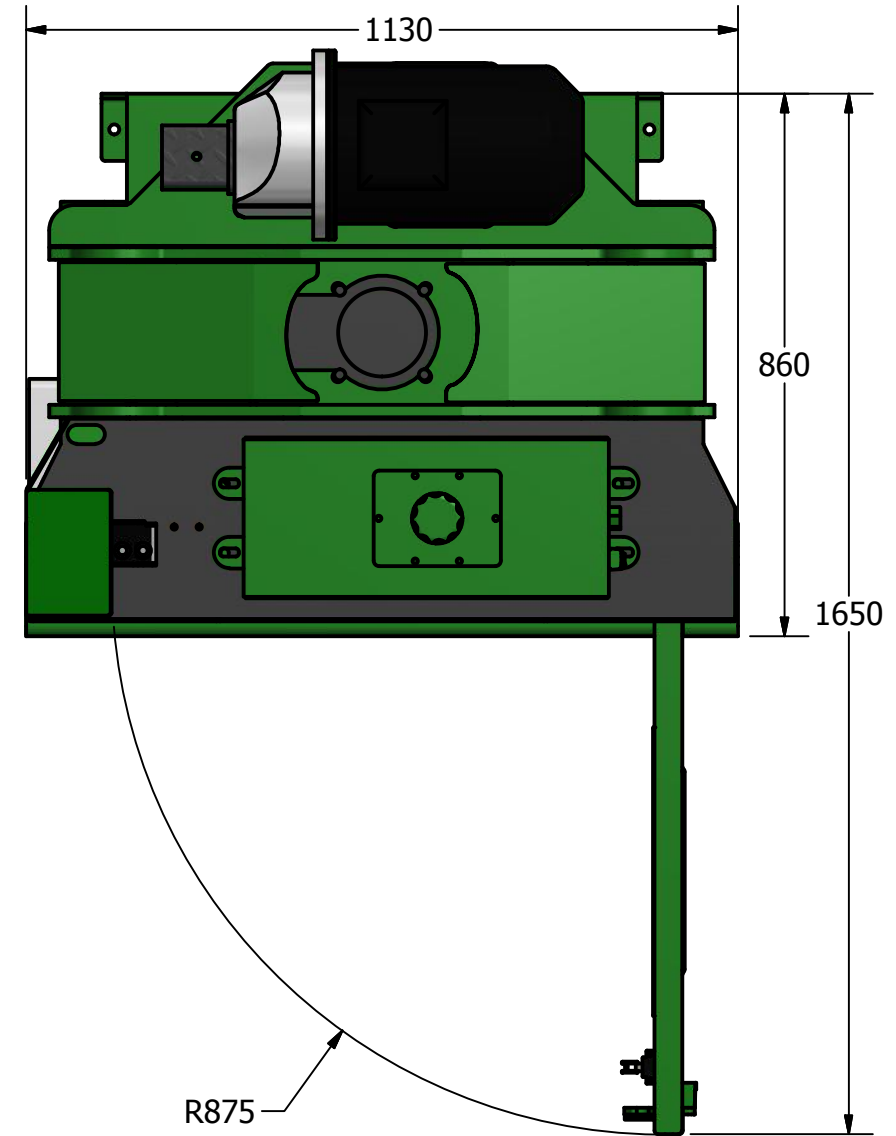

THIRD ANGLE PROJECTION

[www.lccnorte.com](http://www.lccnorte.com)

MODEL CODE	CP205
MACHINE WEIGHT	815 KG
NOISE LEVEL	76 dB