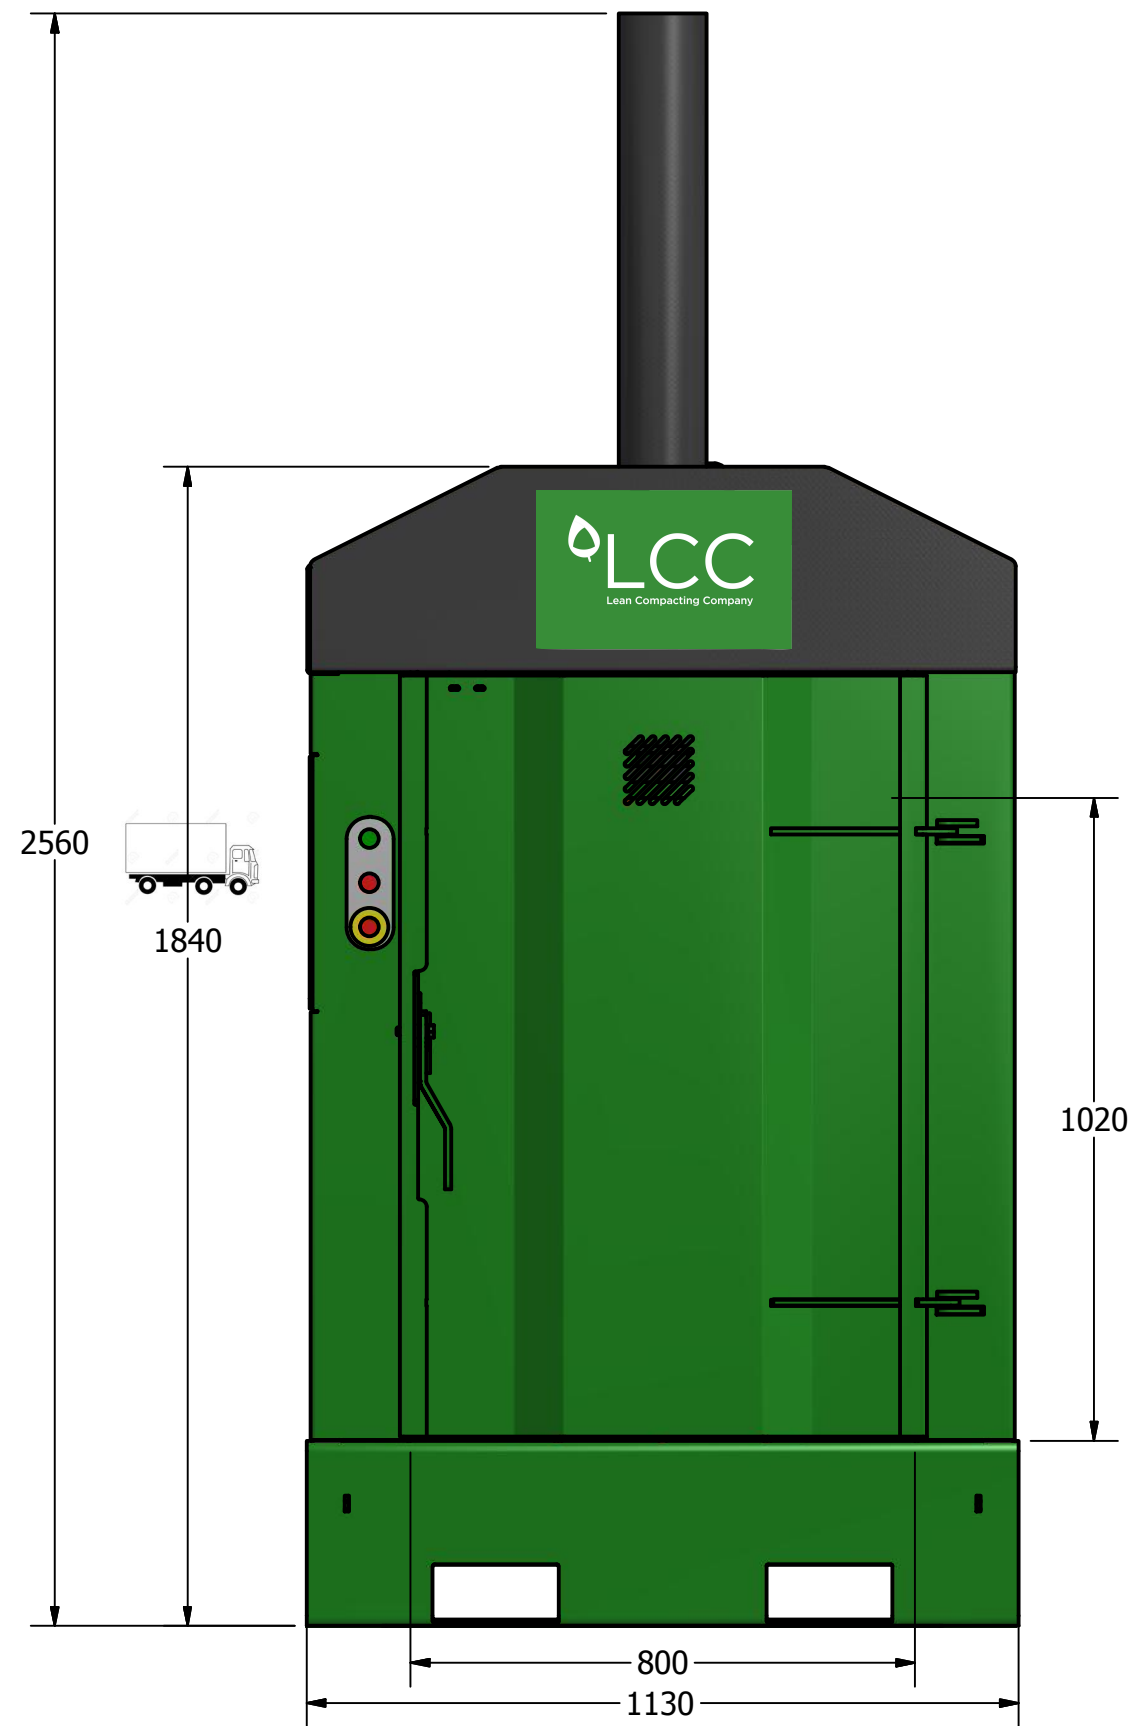

THIRD ANGLE PROJECTION

[www.lccnorte.com](http://www.lccnorte.com)

MODEL CODE	CP205
MACHINE WEIGHT	815 KG
NOISE LEVEL	76 dB