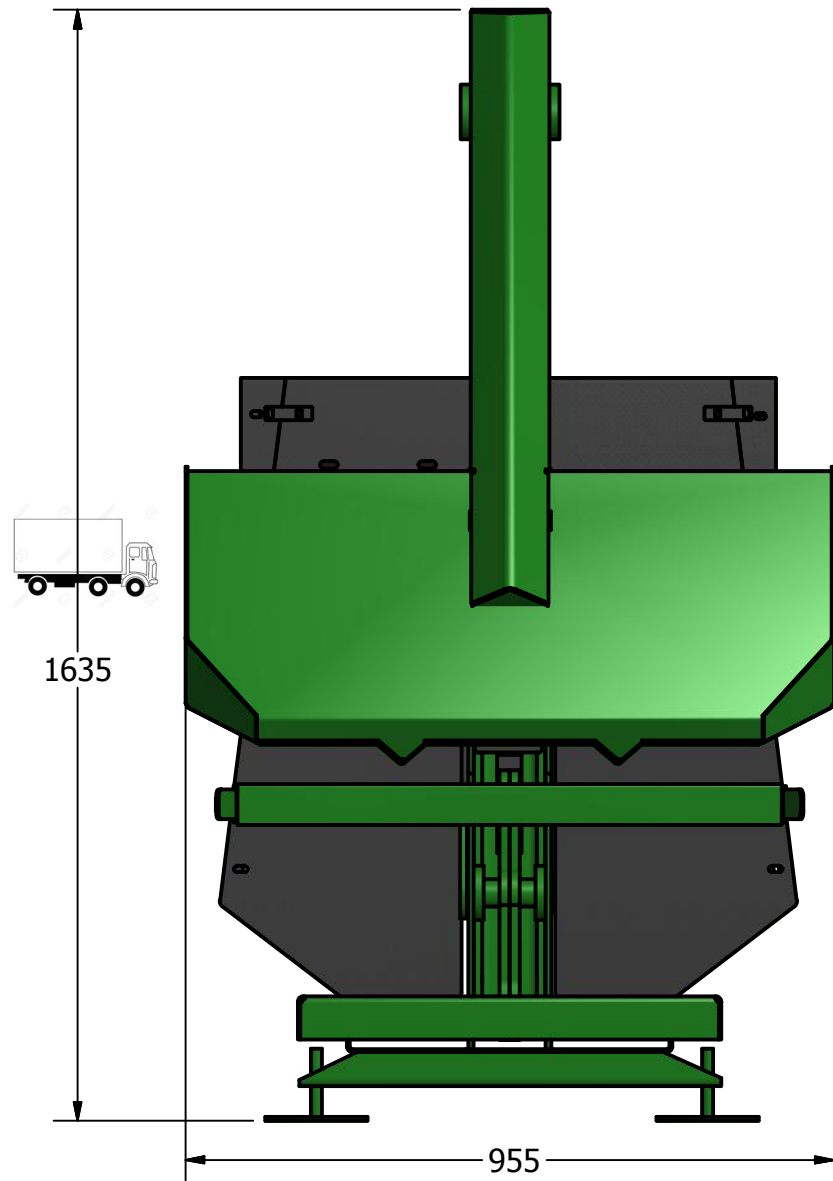

THIRD ANGLE PROJECTION

www.lccnorte.com

MODEL CODE	BP1100
MACHINE WEIGHT	285 KG
NOISE LEVEL	70 dB