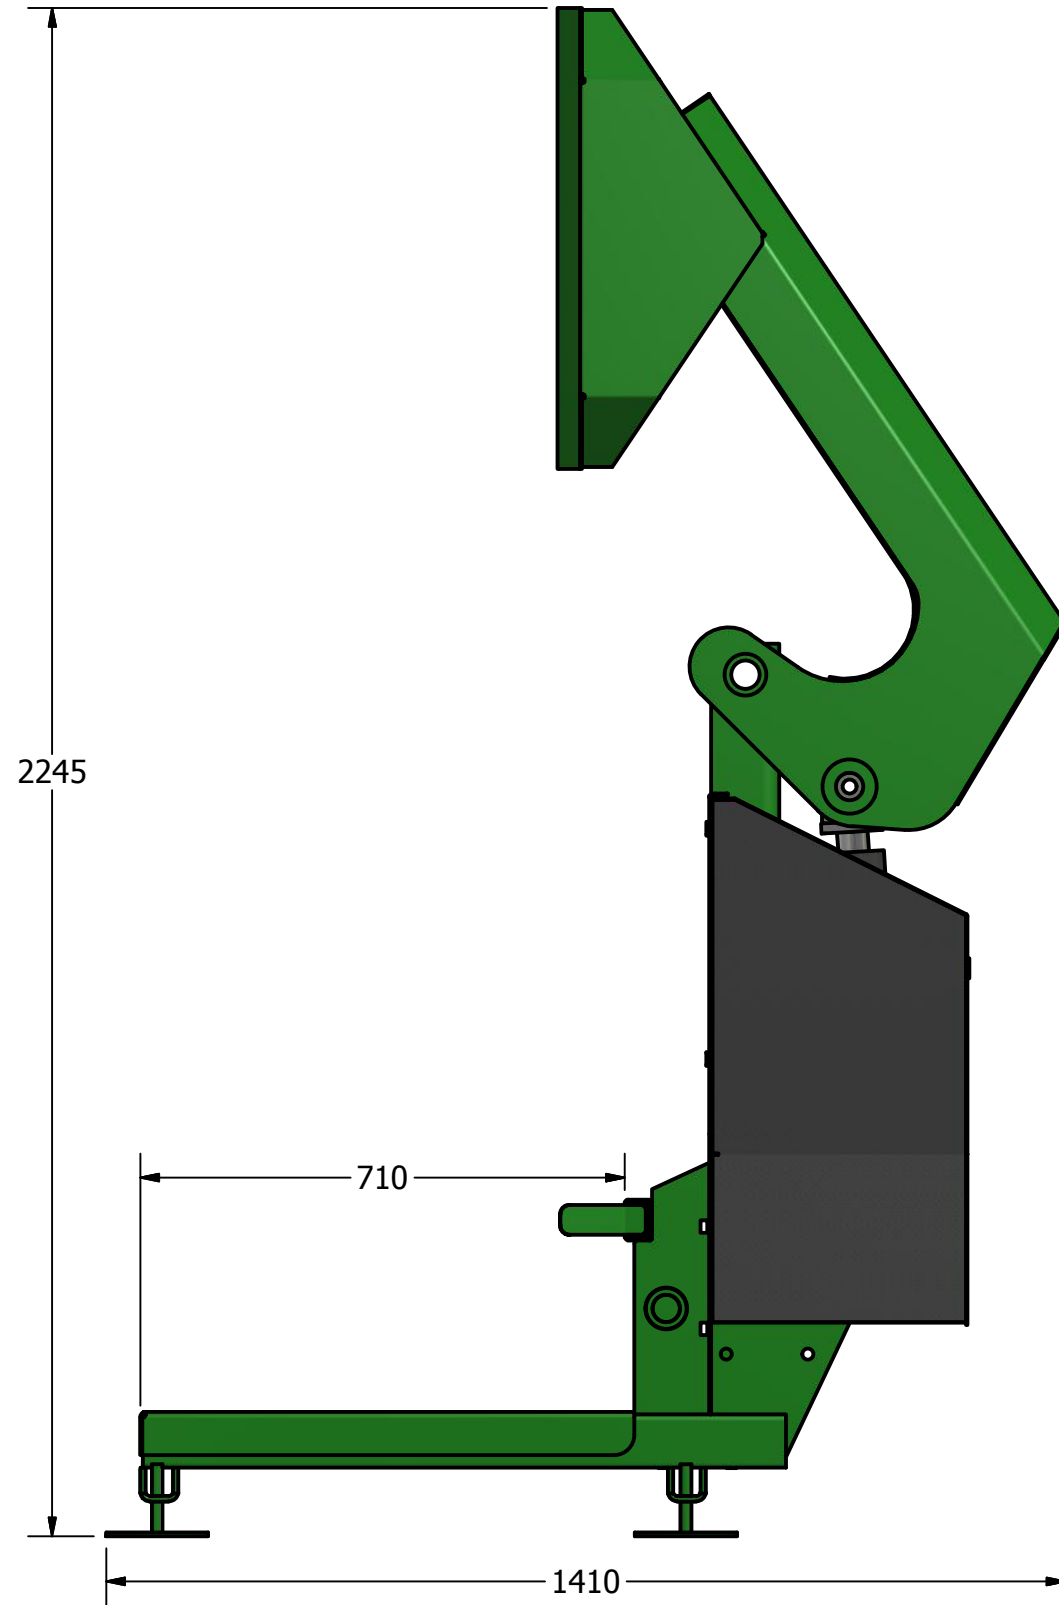

THIRD ANGLE PROJECTION

www.lccnorte.com

MODEL CODE	BP1100
MACHINE WEIGHT	285 KG
NOISE LEVEL	70 dB