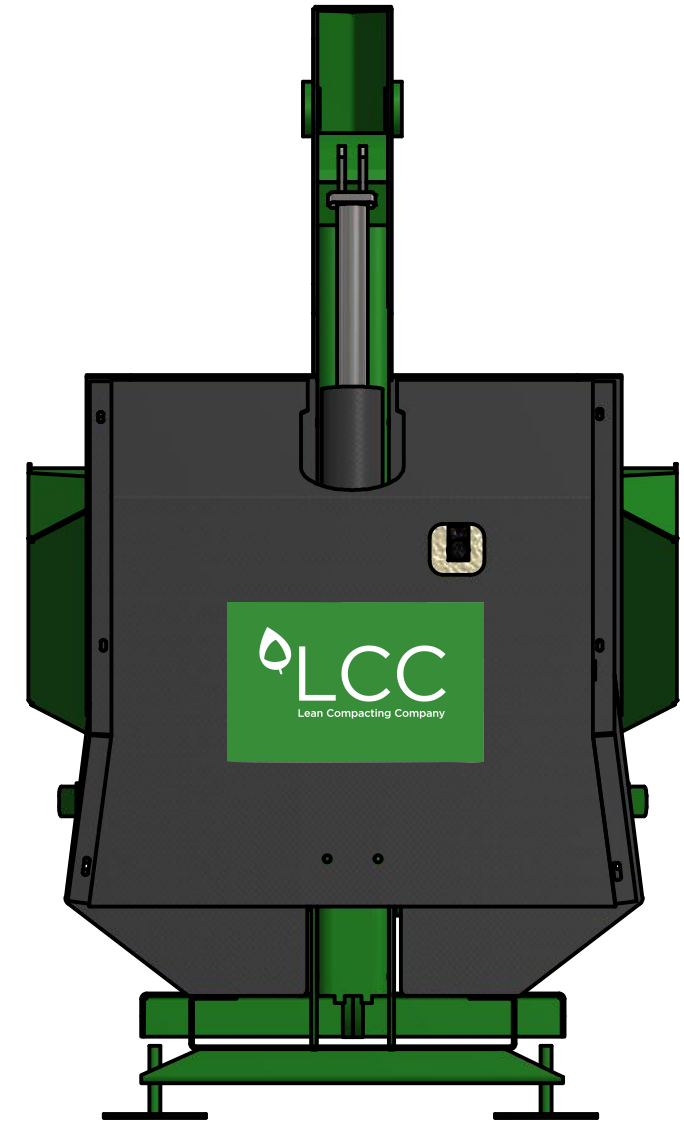

THIRD ANGLE PROJECTION

www.lccnorte.com

MODEL CODE	BP1100
MACHINE WEIGHT	285 KG
NOISE LEVEL	70 dB