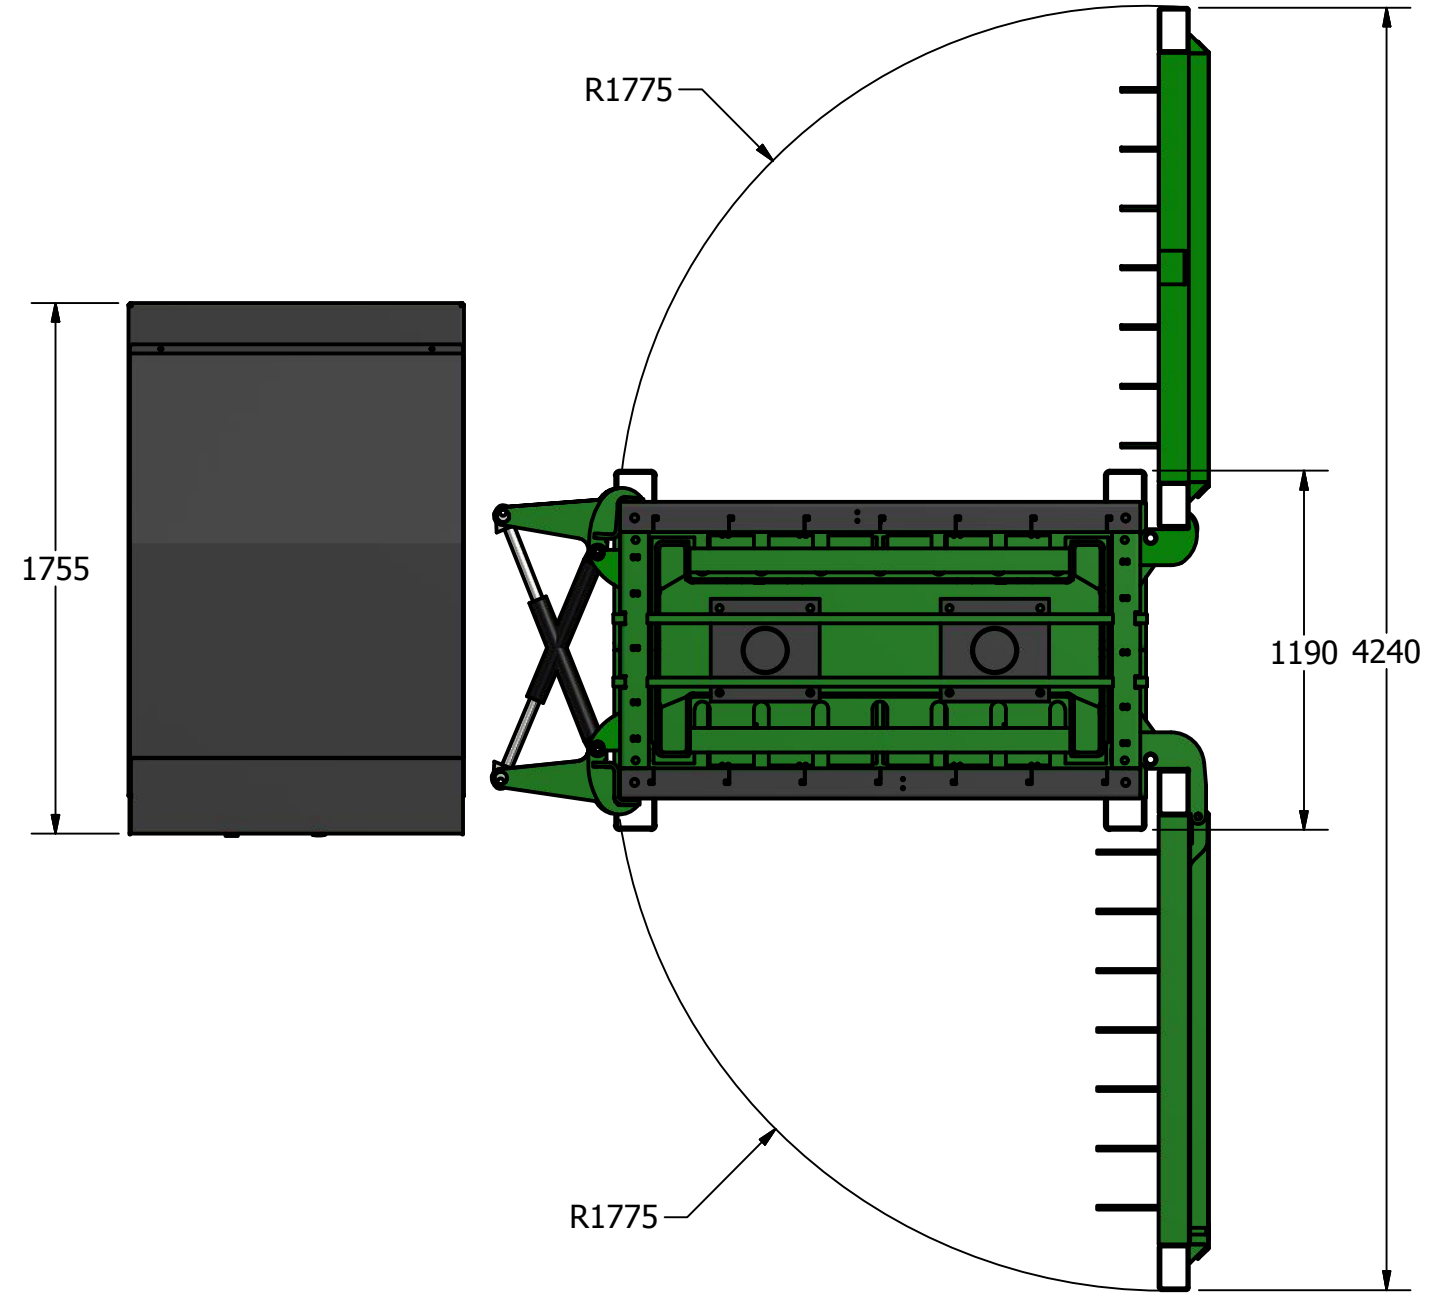

THIRD ANGLE PROJECTION

 www.lccnorte.com

MODEL CODE	V85
MACHINE WEIGHT	5,500 Kg
NOISE LEVEL	76 dB