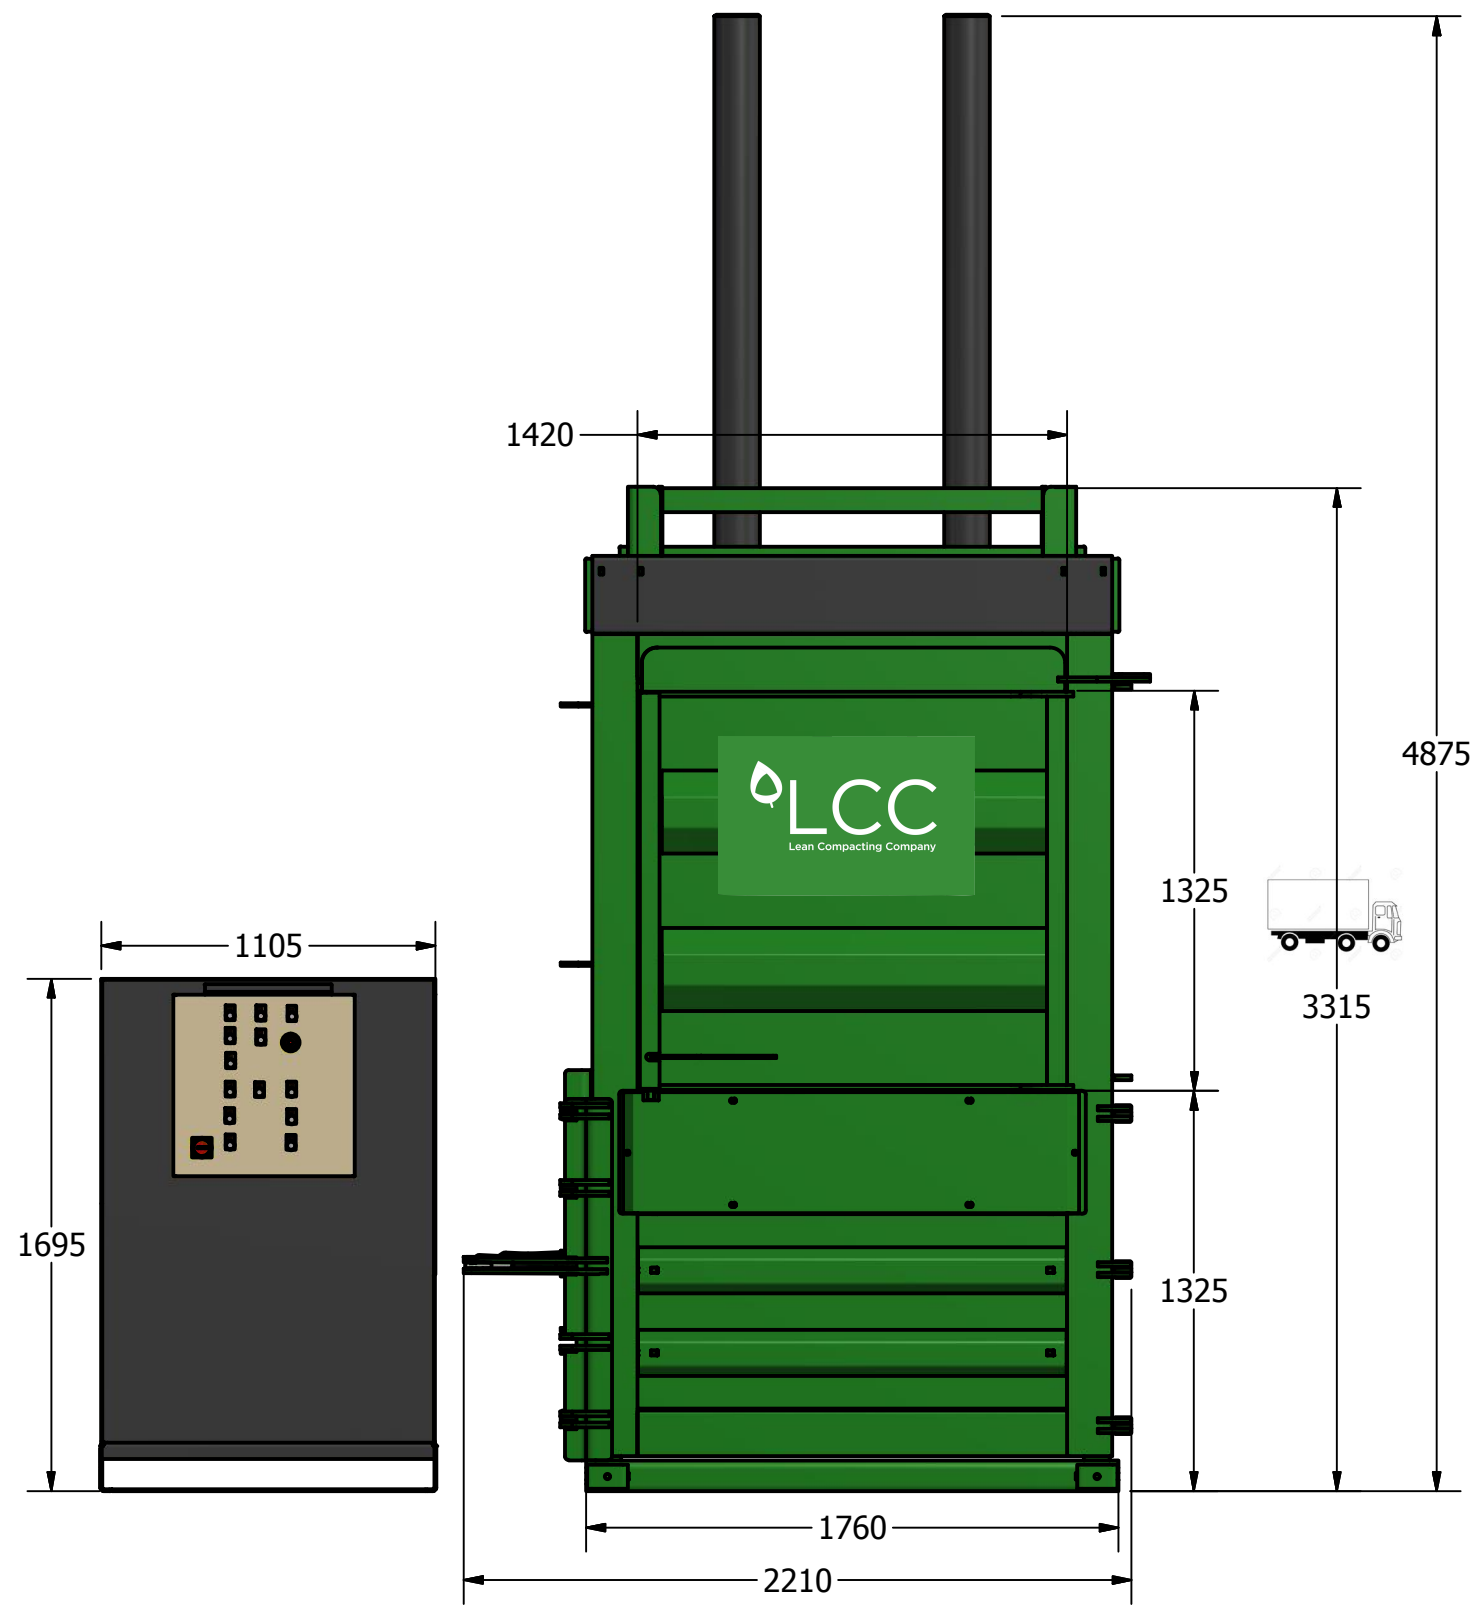

THIRD ANGLE PROJECTION

 www.lccnorte.com

MODEL CODE	V85
MACHINE WEIGHT	5,500 Kg
NOISE LEVEL	76 dB