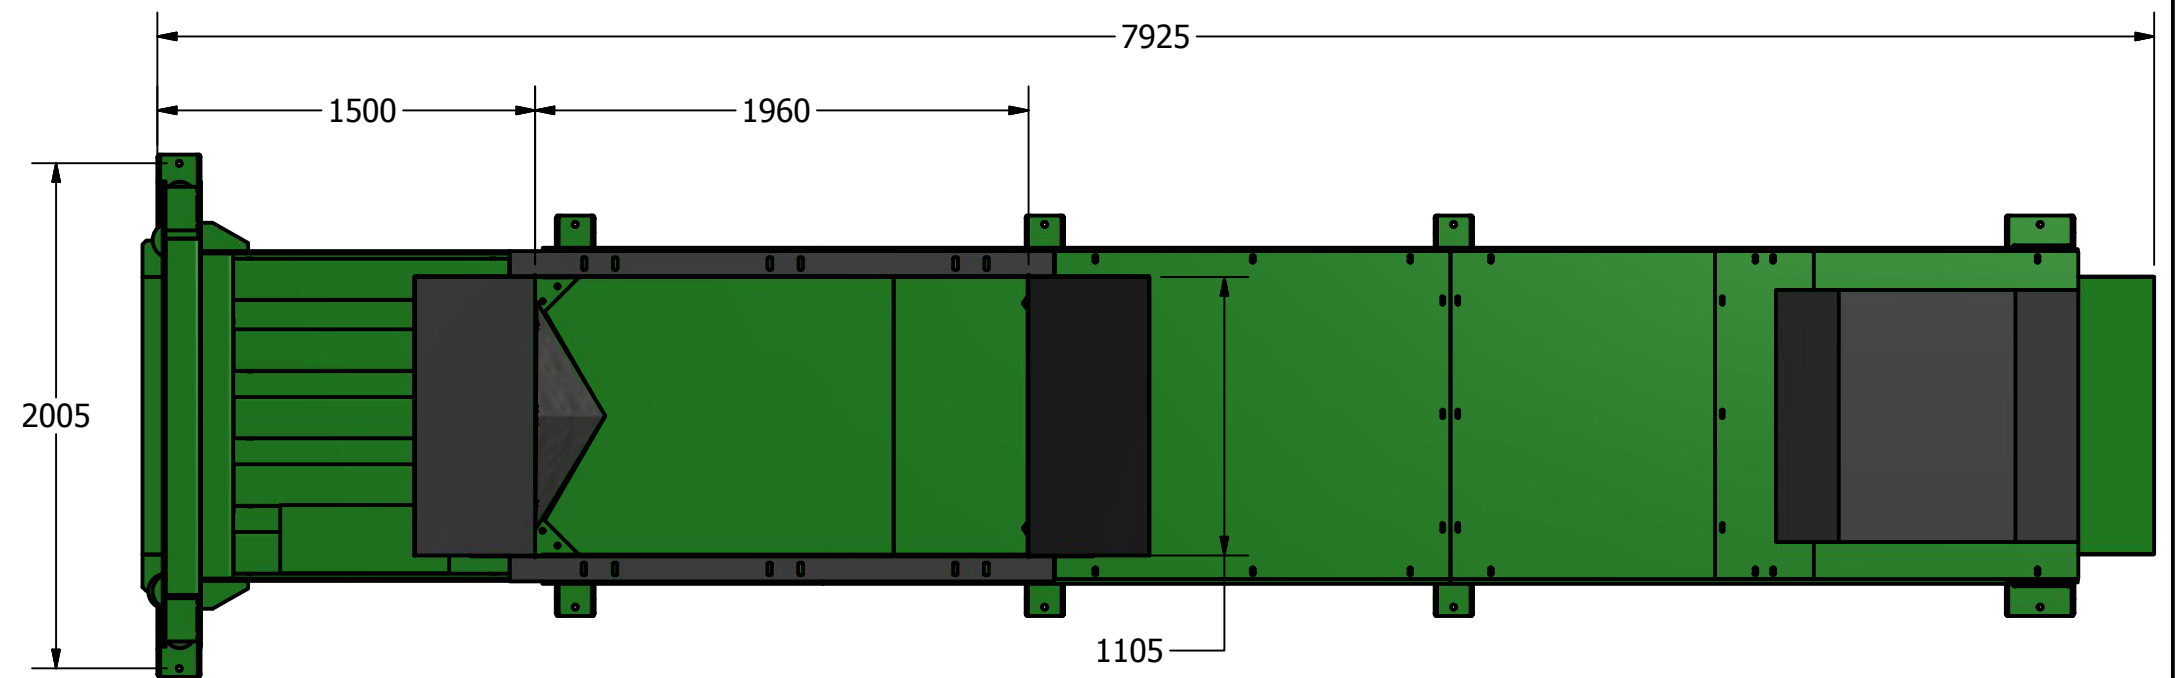

THIRD ANGLE PROJECTION

[www.lccnorte.com](http://www.lccnorte.com)

MODEL CODE	H80
MACHINE WEIGHT	App. 10,500Kg
NOISE LEVEL	80 dB