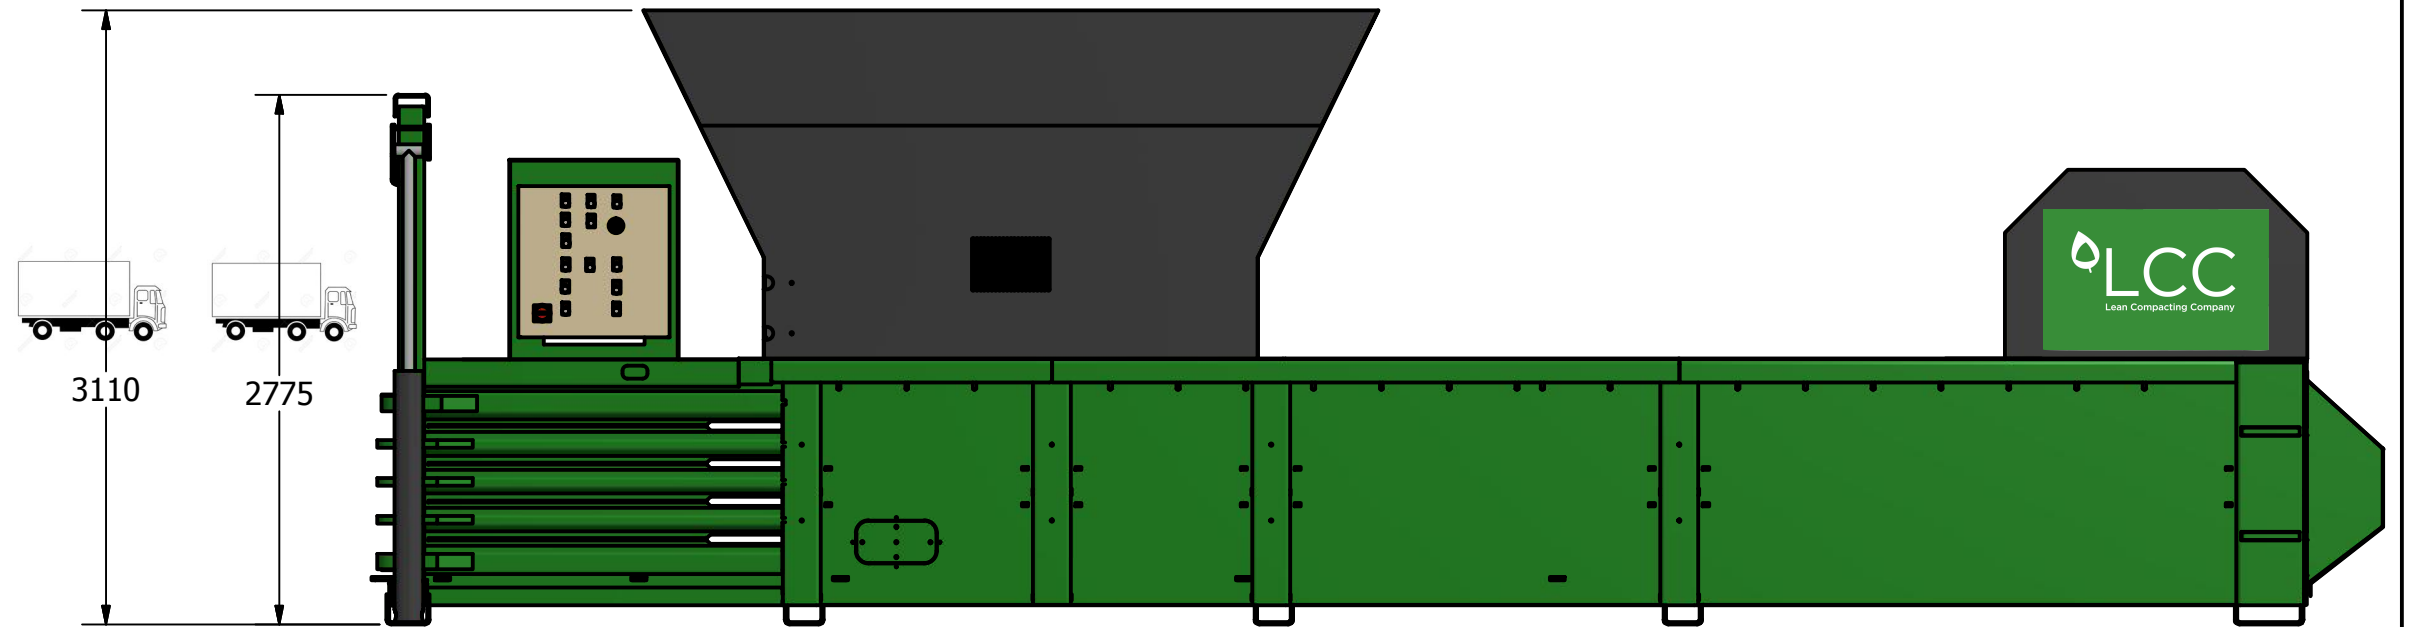

THIRD ANGLE PROJECTION

[www.lccnorte.com](http://www.lccnorte.com)

MODEL CODE	H80
MACHINE WEIGHT	App. 10,500Kg
NOISE LEVEL	80 dB