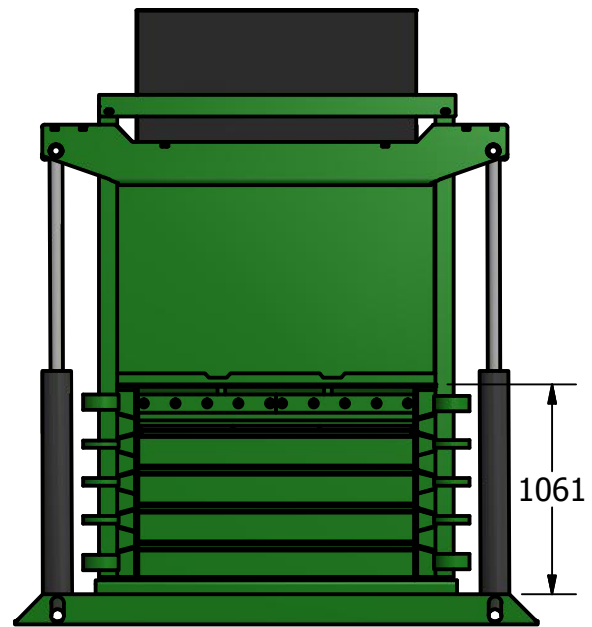

THIRD ANGLE PROJECTION

[www.lccnorte.com](http://www.lccnorte.com)

MODEL CODE	H80
MACHINE WEIGHT	App. 10,500Kg
NOISE LEVEL	80 dB